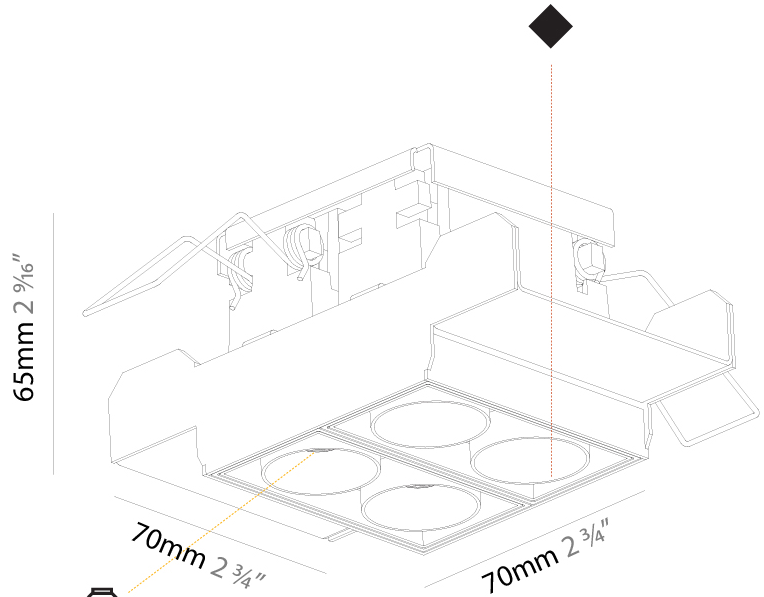

PHYSICAL

Shape: Rectangle
Length (mm): 70
Length (in): 2 ¾
Width (mm): 70
Width (in): 2 ¾
Height (mm): 65
Height (in): 2 9/16
Ceiling Thickness (mm): 12.5
Ceiling Thickness (in): 1/2
Min. Recessing Depth (mm): 100
Min. Recessing Depth (in): 3 15/16
Light Distribution: Downlight
Weight (kg): 0.437
Weight (lbs): 0.96
Fixture Finish: SSR / BKV / CWI / CRY / HAB / UFT / ITA / RUA / FTG / MYG / LOD / PUS / FRO / FUP / KIA / POP / BLS / SPG / MEY / GOH / GUM / CHC / COM / ABZ / JAG / OBR / MOS / ROR
Fixture Material: Aluminum Die Cast
Cut-out Measurements: 82mm / 3 1/4" x 42mm / 1 5/8"
Upon Request: Unique Ceiling Thickness

ELECTRICAL

Lamp Type: LED (Zhaga Standard)
Input Wattage (W): 18
Total Output Wattage (W): 16.4
Dimming: Tri-Mode (Non-Dimming and Phase Dimming (120Vac only) and 0-10V Dimming)
Driver Included: No
Driver Location: Recessed Housing
Driver Type: Constant Current - Universal
Driver Class: Class 2
Housing: See components
Input Voltage (V): 120 - 277
Constant Current (MA): 1050

LED

Number of LEDs: 4
Color Temperature (°K): 2700 / 3000 / 3500 / 4000
Max. Delivered Lumen (lm): Max. 887
CRI: >90 CRI
Lamp Life (hrs): 50000
Upon Request: Special Color Temperature

OPTICAL

Reflector°: 8 / 18 / 34
Upon Request: Special Beam Angles

RATINGS AND CERTIFICATIONS

Certified By: CSA Certified to UL and CSA Standards

IP rating: IP20
Zaneen Group Inc. © 2024, T 1800-388-3382, F 416-247-9319, www.zaneen.com