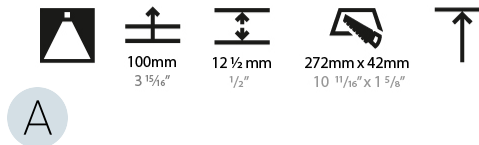

GENERAL

Series: Magiq
Subseries: Magiq 8 Cell
Brand: Prolicht
Division: Architectural
Mounting Type: Trimless
Mounting Location: Ceiling
Subcategory: Downlight

PHYSICAL

Shape: Rectangle
Length (mm): 267
Length (in): 10 1/2
Width (mm): 35
Width (in): 1 3/8
Height (mm): 64
Height (in): 2 1/2
Ceiling Thickness (mm): 12.5
Ceiling Thickness (in): 1/2
Min. Recessing Depth (mm): 100
Min. Recessing Depth (in): 3 15/16
Weight (kg): 0.737
Weight (lbs): 1.61
Fixture Finish: BLK / WHI
Fixture Material: Aluminum Die Cast
Cut-out Measurements: 272mm / 10 11/16" x 42mm / 1 5/8"
Upon Request: Unique Ceiling Thickness

ELECTRICAL

Lamp Type: LED (Zhaga Standard)
Input Wattage (W): 30.2
Total Output Wattage (W): 25.9
Dimming: Tri-Mode (Non-Dimming and Phase Dimming (120Vac only) and 0-10V Dimming)
Driver Included: No
Driver Location: Remote
Driver Type: Constant Current - Universal
Driver Class: Class 2
Input Voltage (V): 120 - 277
Constant Current (MA): 1050

LED

Number of LEDs: 8
Color Temperature (°K): 2700 / 3000 / 3500 / 4000
Max. Delivered Lumen (lm): 1560 / 1700 / 1725 / 1760
CRI: >90 CRI
Lamp Life (hrs): 50000
Upon Request: Special Color Temperature

OPTICAL

Reflector: 8 / 14 / 34
Upon Request: Special Beam Angles

RATINGS AND CERTIFICATIONS

Certified By: CSA Certified to UL and CSA Standards
IP rating: IP20