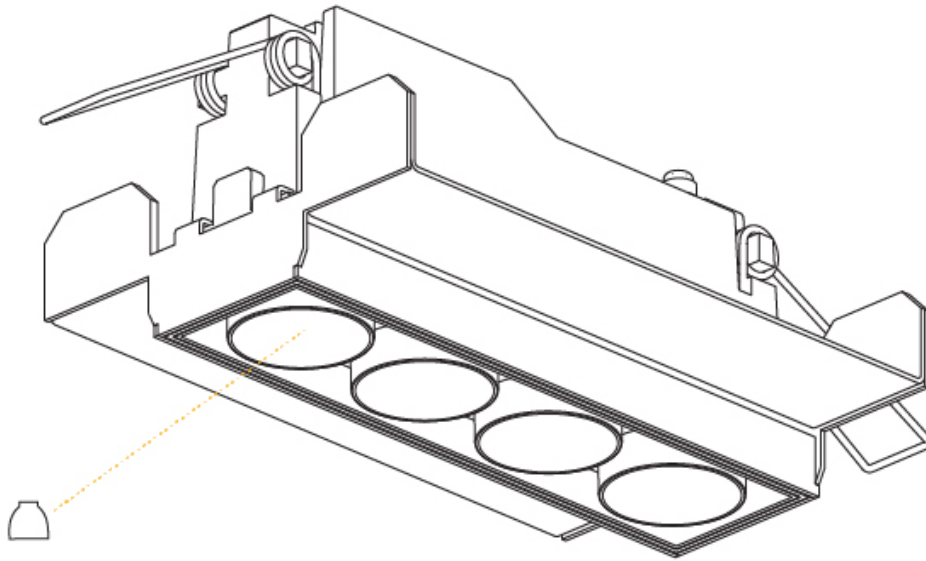

MAGIQ 4 CELL TRIMLESS

A35498-

PROJECT _____

TYPE _____

SPECIFIER _____

QUANTITY _____

DATE _____

A