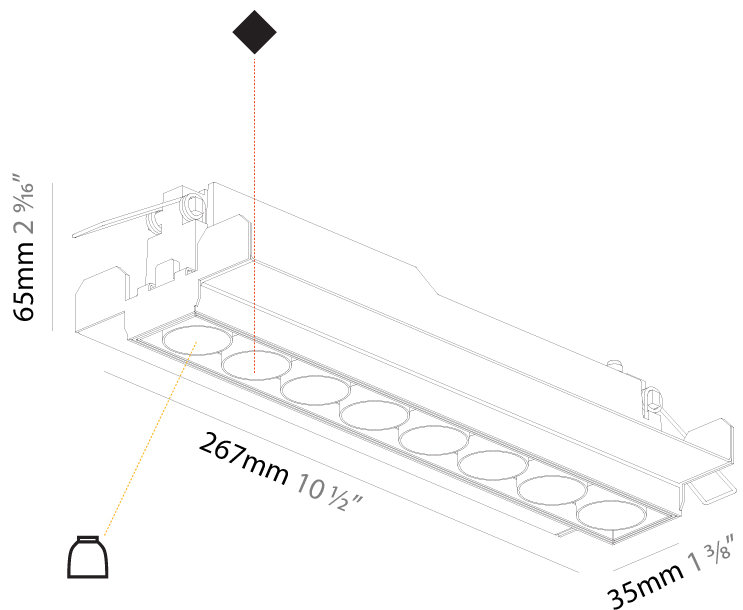

ELECTRICAL

Lamp Type: LED (Zhaga Standard)
Input Wattage (W): 27
Total Output Wattage (W): 25.9
Dimming: Tri-Mode (Non-Dimming and Phase Dimming (120Vac only) and 0-10V Dimming)
Driver Included: No
Driver Location: Remote
Driver Type: Constant Current - Universal
Driver Class: Class 2
Input Voltage (V): 120 - 277
Constant Current (MA): 1050

LED

Number of LEDs: 8
Color Temperature (*K): 2700 / 3000 / 3500 / 4000
Max. Delivered Lumen (lm): MAX. 1561 / 1685 / 1721 / 1756
Nominal Lumen (lm): MAX. 1760 / 1900 / 1940 / 1980
CRI: >90 CRI
Lamp Life (hrs): 50000
Upon Request: Special Color Temperature

OPTICAL

Reflector*: 8 / 14 / 34
Upon Request: Special Beam Angles

RATINGS AND CERTIFICATIONS

Certified By: CSA Certified to UL and CSA Standards

For additional international specifications by adding 'INT' at the end of the existing Model #. For assistance on 'custom' specifications, contact zteam@zaneen.com.

In a constant effort to supply the best product, we reserve the right to change specifications or materials without notice. The most recent specification sheets are found at zaneen.com