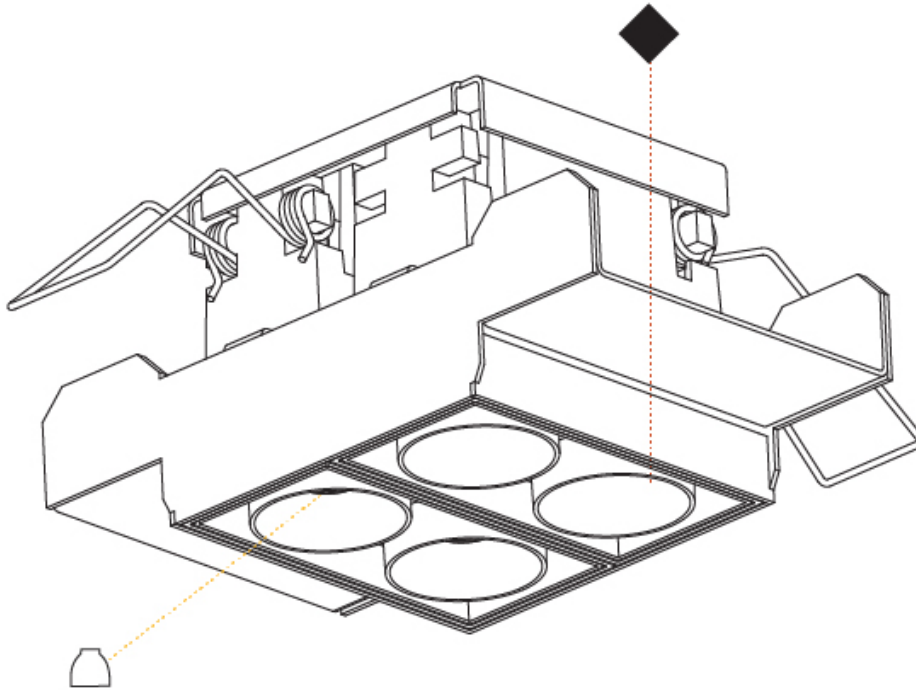

MAGIQ 2X2 CELL KORONA TRIMLESS

A35572-

PROJECT _____

TYPE _____

SPECIFIER _____

QUANTITY _____

DATE _____

A