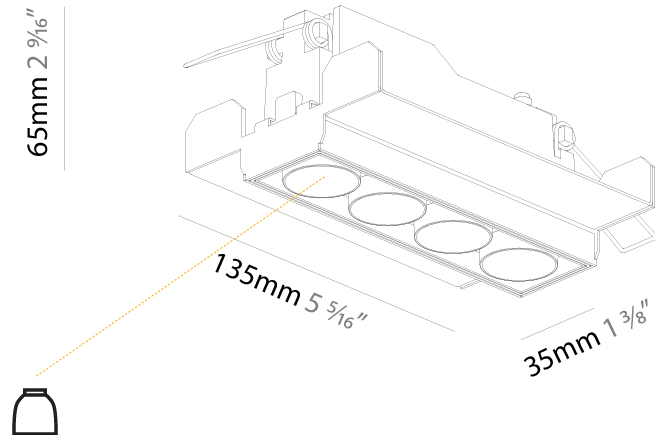

GENERAL

Series: Magiq
Subseries: Magiq 4 Cell
Brand: Prolight
Division: Architectural
Mounting Type: Trimless
Mounting Location: Ceiling
Subcategory: Downlight

PHYSICAL

Shape: Rectangle
Length (mm): 135
Length (in): 5 ⁵/₁₆
Width (mm): 35
Width (in): 1 ³/₈
Height (mm): 65
Height (in): 2 ⁹/₁₆
Ceiling Thickness (mm): 12.5
Ceiling Thickness (in): 1/2
Min. Recessing Depth (mm): 100
Min. Recessing Depth (in): 3 ¹⁵/₁₆
Light Distribution: Downlight
Weight (kg): 0.403
Weight (lbs): 0.89
Fixture Finish: BLK / WHI
Fixture Material: Aluminum Die Cast
Cut-out Measurements: 142mm / 5 9/16" x 42mm / 1 5/8"
Upon Request: Unique Ceiling Thickness

ELECTRICAL

Lamp Type: LED (Zhaga Standard)
Input Wattage (W): 14.3
Total Output Wattage (W): 13.3
Dimming: Tri-Mode (Non-Dimming and Phase Dimming (120Vac only) and 0-10V Dimming)
Driver Included: No
Driver Location: Recessed Housing
Driver Type: Constant Current - Universal
Driver Class: Class 2
Housing: See components
Input Voltage (V): 120 - 277
Constant Current (MA): 1050

LED

Number of LEDs: 4
Color Temperature (°K): 2700 / 3000 / 3500 / 4000
Max. Delivered Lumen (lm): 750 / 850 / 862 / 880
CRI: >90 CRI
Lamp Life (hrs): 50000
Upon Request: Special Color Temperature

OPTICAL

Reflector: 8 / 18 / 34
Upon Request: Special Beam Angles

RATINGS AND CERTIFICATIONS

Certified By: CSA Certified to UL and CSA Standards
IP rating: IP20